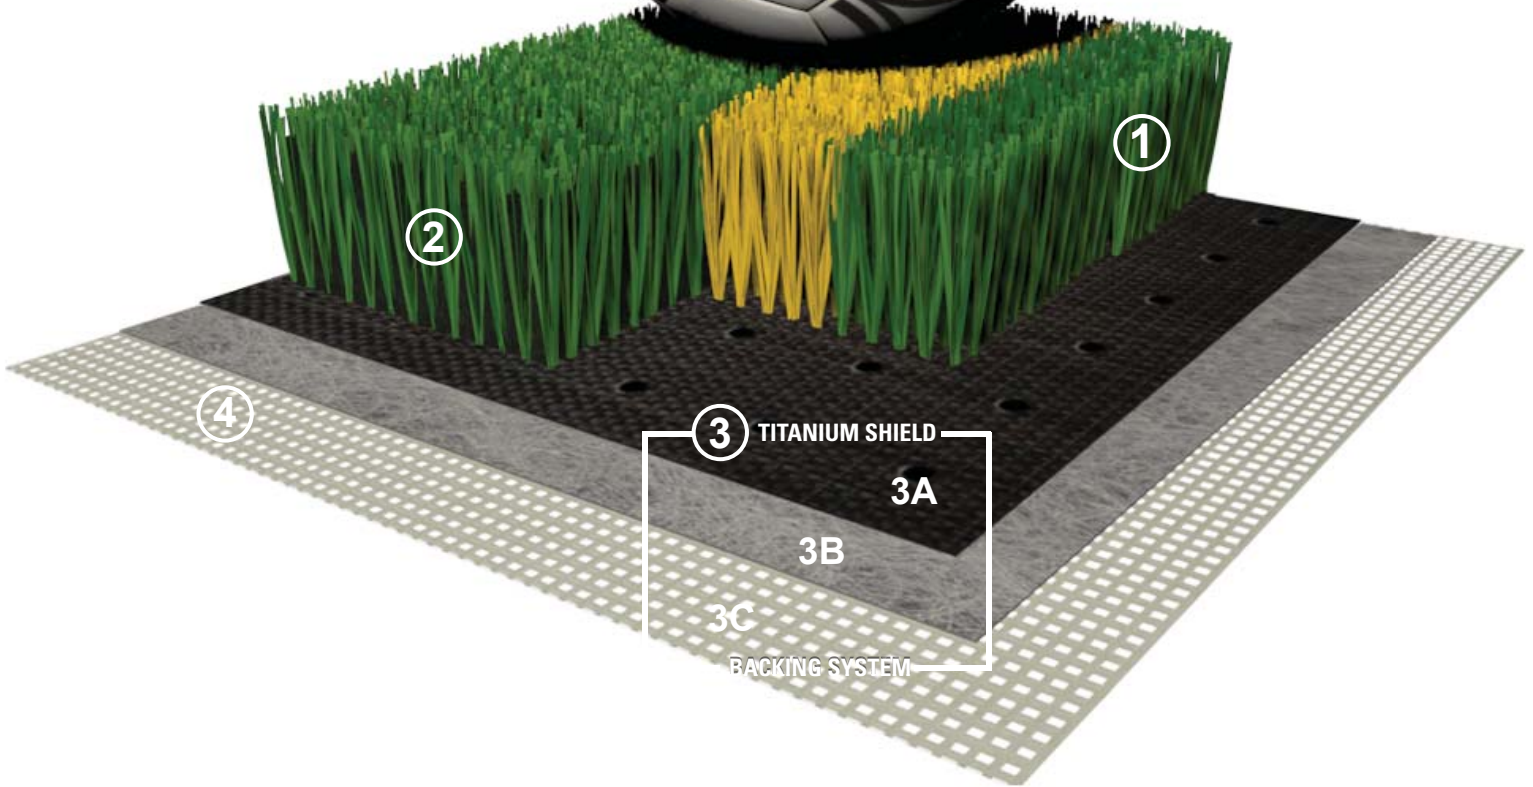

TURF NATION™

FC ELITE

PDS-FC ELITE PRODUCT DATA SHEET

FC ELITE SYNTHETIC TURF SYSTEM

- ① FC ELITE Monofilament turf fiber is made with QUAD for unsurpassed durability and performance.
- ② Specialized infill mixture designed to optimize performance and player safety.
- ③ **TITANIUM SHIELD BACKING SYSTEM**
Our premier backing system includes multiple layers for long lasting play and performance.
 - 3A. Woven 18-Pic Polybac to secure fiber retention.
 - 3B. Non-Woven 80-Gram Colbond affords maximum dimensional stability.
 - 3C. Woven 5-Pic synthetic layer to enhance seaming properties.
- ④ Premium grade urethane coating to ensure a superior tuft bind.

FC ELITE

The FC ELITE surface is engineered specifically to be the ultimate Soccer surface, robust, durable, realistic ball interaction, featuring optimal slide coefficient. FC ELITE was purposefully designed to optimize Soccer specific performance and maximize player safety.

FC ELITE FEATURES

SPECIFICATION	GRASS ZONE	PRODUCT SPECIFICATIONS: TA5457APUM
FIBER	MONOFILAMENT	GRASS ZONE: 54 oz.
SPACING	3/8 INCH GAUGE	9 STITCHES IN 3 INCHES
FIBER HEIGHT	2.25 INCHES / 57 MM	BACKING: 8 oz.
FIBER DENIER	10,800 DENIER / 12,000 DTEX	SECONDARY BACKING: 26 oz.
FIBER MICRONS	350	TOTAL SYSTEM WEIGHT: 88 oz.
FILAMENT STRUCTURE	6 FIBRILS	STANDARD COLOR: FIELD GREEN / OLIVE GREEN
FIBRIL WIDTH	0.0551 INCHES / 1.4 MM	AVAILABLE IN 2.00" AND 2.50" PILE HEIGHTS